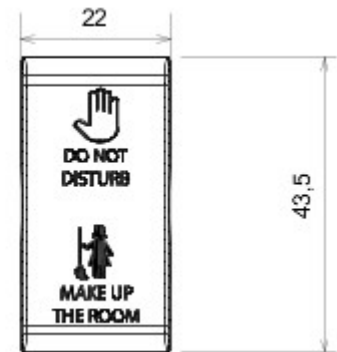

Wide range of control devices, sockets for power supply (conforming to national and international standards) signal pick-up, climate control, comfort management, technical alarm signalling and emergency lighting management. The ChoruSmart modular devices are available in five colours, glossy white, satin white, natural beige, satin black and lacquered titanium and in various sizes from 1/2, 1, 2 and 3 modules. Thanks to the mounting supports for rectangular, square and round boxes, endless combinations can be created with the ChoruSmart range of plates.

kategoria	Wymienny przycisk	Przycisk	Neutralny
Symbol	DND+MUR	Kolor	Naturalny satynowy be?
Norma	(EN 60669-1)	Twardo?? kulkowa	125 °C
Próba roz?arzonym drutem	850 °C	ilo?? modu?ów	1
Electrocod	140		

DIMENSIONAL