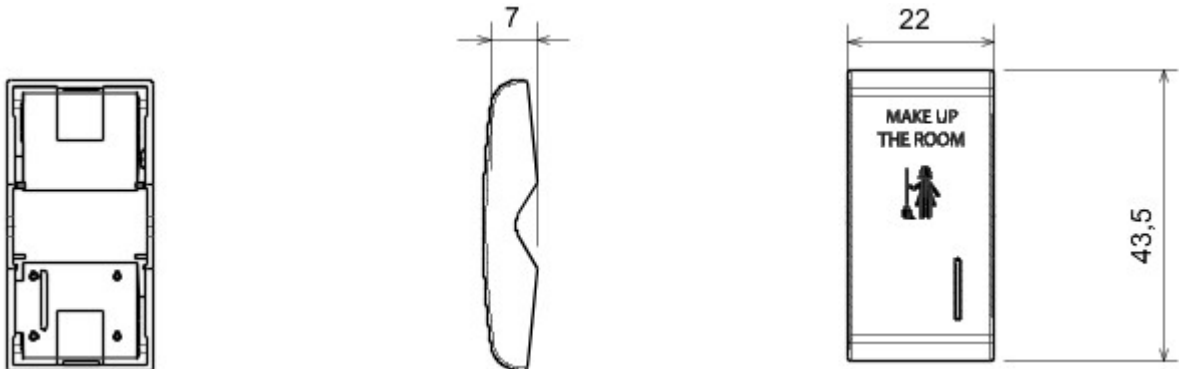

Wide range of control devices, sockets for power supply (conforming to national and international standards) signal pick-up, climate control, comfort management, technical alarm signalling and emergency lighting management. The ChoruSmart modular devices are available in five colours, glossy white, satin white, natural beige, satin black and lacquered titanium and in various sizes from 1/2, 1, 2 and 3 modules. Thanks to the mounting supports for rectangular, square and round boxes, endless combinations can be created with the ChoruSmart range of plates.

kategoria	Wymienny przycisk	Przycisk	Z kloszem
Symbol	MUR	Kolor	Naturalny satynowy be?
Norma	(EN 60669-1)	Twardo?? kulkowa	125 °C
Próba roz?arzonym drutem	850 °C	ilo?? modu?ów	1
Electrocod	140		

### DIMENSIONAL