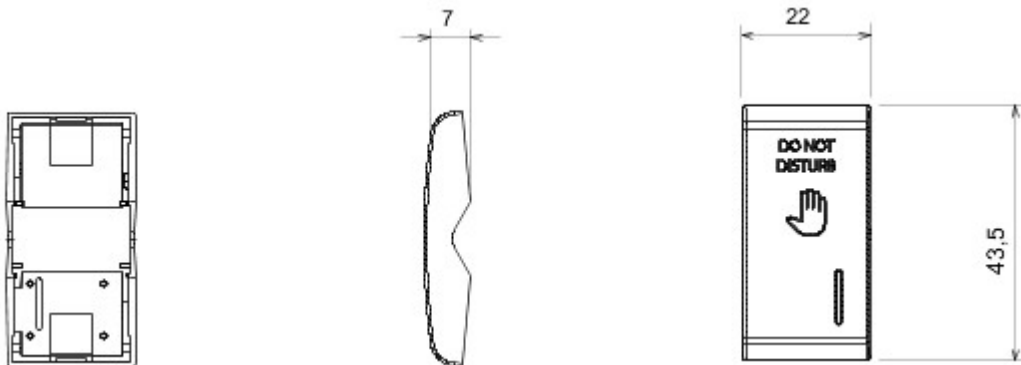

Wide range of control devices, sockets for power supply (conforming to national and international standards) signal pick-up, climate control, comfort management, technical alarm signalling and emergency lighting management. The ChoruSmart modular devices are available in five colours, glossy white, satin white, natural beige, satin black and lacquered titanium and in various sizes from 1/2, 1, 2 and 3 modules. Thanks to the mounting supports for rectangular, square and round boxes, endless combinations can be created with the ChoruSmart range of plates.

kategoria	Wymienny przycisk	Przycisk	Z kloszem
Symbol	DND	Kolor	Naturalny satynowy be?
Norma	(EN 60669-1)	Twardo?? kulkowa	125 °C
Próba roz?arzonym drutem	850 °C	ilo?? modu?ów	1
Electrocod	140		

### DIMENSIONAL