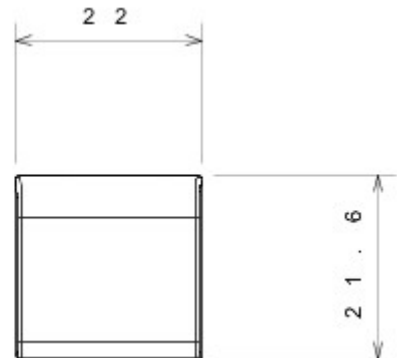

DIMENSIONAL

TECHNICAL SYMBOLOGY

STANDARDS/APPROVALS