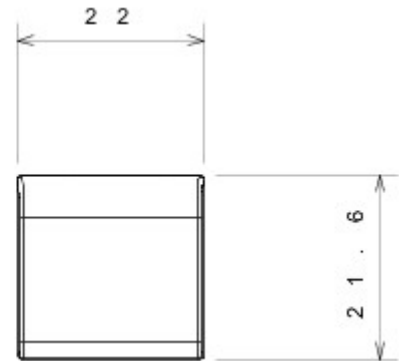

Wide range of control devices, sockets for power supply (conforming to national and international standards) signal pick-up, climate control, comfort management, technical alarm signalling and emergency lighting management. The ChoruSmart modular devices are available in five colours, glossy white, satin white, natural beige, satin black and lacquered titanium and in various sizes from 1/2, 1, 2 and 3 modules. Thanks to the mounting supports for rectangular, square and round boxes, endless combinations can be created with the ChoruSmart range of plates.

kategoria	Wymienny przycisk	Typ	Wymienny
Kolor	Naturalny satynowy be?	Opis	Klawisze 22x22 mm
Norma	(EN 60669-1)	Twardo?? kulkowa	125 °C
Próba roz?arzonym drutem	850 °C	Symbol	Strza?ka pionowa
Materia?	Technopolimerowy	Electrocod	0130

### DIMENSIONAL