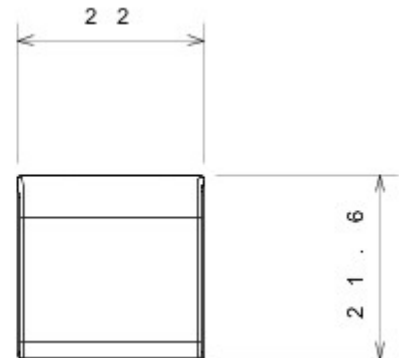

DIMENSIONAL

TECHNICAL SYMBOLOGY

STANDARDS/APPROVALS