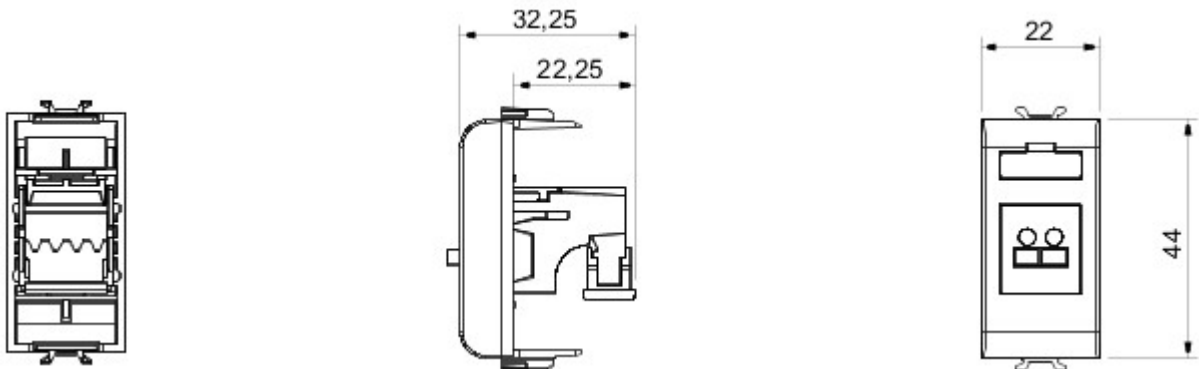

Wide range of control devices, sockets for power supply (conforming to national and international standards) signal pick-up, climate control, comfort management, technical alarm signalling and emergency lighting management. The ChoruSmart modular devices are available in five colours, glossy white, satin white, natural beige, satin black and lacquered titanium and in various sizes from 1/2, 1, 2 and 3 modules. Thanks to the mounting supports for rectangular, square and round boxes, endless combinations can be created with the ChoruSmart range of plates.

kategoria	Z??cze	Opis	Gniazdo g?o?nikowe
Kolor	Naturalny satynowy be?	Liczba modu?ów Modu?y	1
Electrocod	3720	Materia?	Technopolimerowy

### DIMENSIONAL