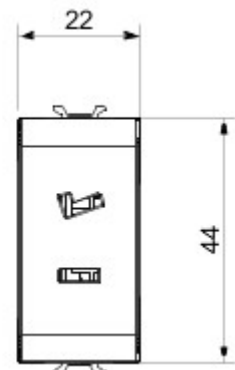

Wide range of control devices, sockets for power supply (conforming to national and international standards) signal pick-up, climate control, comfort management, technical alarm signalling and emergency lighting management. The ChoruSmart modular devices are available in five colours, glossy white, satin white, natural beige, satin black and lacquered titanium and in various sizes from 1/2, 1, 2 and 3 modules. Thanks to the mounting supports for rectangular, square and round boxes, endless combinations can be created with the ChoruSmart range of plates.

kategoria	Gniazdo SELV	Opis	2P - 6A - 24V polaryzowany
Kolor	Naturalny satynowy be?	Do sworznie wtyczki	P?aski
Liczba modu?ów Modu?y	1	Electrocod	0131
Materia?	Technopolimerowy		

DIMENSIONAL

STANDARDS/APPROVALS