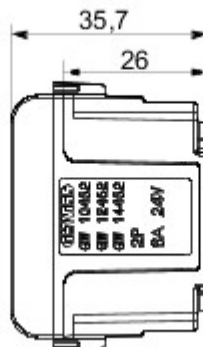

Wide range of control devices, sockets for power supply (conforming to national and international standards) signal pick-up, climate control, comfort management, technical alarm signalling and emergency lighting management. The ChoruSmart modular devices are available in five colours, glossy white, satin white, natural beige, satin black and lacquered titanium and in various sizes from 1/2, 1, 2 and 3 modules. Thanks to the mounting supports for rectangular, square and round boxes, endless combinations can be created with the ChoruSmart range of plates.

kategoria	Gniazdo SELV	Opis	2P - 6A - 24V polaryzowany
Kolor	Naturalny satynowy be?	Do sworznie wtyczki	P?aski
Liczba modu?ów Modu?y	1	Electrocod	0131
Materia?	Technopolimerowy		

DIMENSIONAL

STANDARDS/APPROVALS