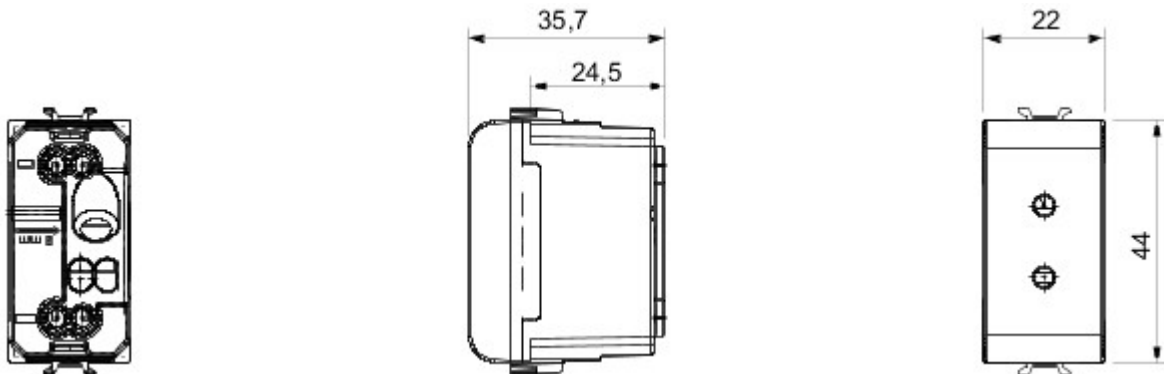

Wide range of control devices, sockets for power supply (conforming to national and international standards) signal pick-up, climate control, comfort management, technical alarm signalling and emergency lighting management. The ChoruSmart modular devices are available in five colours, glossy white, satin white, natural beige, satin black and lacquered titanium and in various sizes from 1/2, 1, 2 and 3 modules. Thanks to the mounting supports for rectangular, square and round boxes, endless combinations can be created with the ChoruSmart range of plates.

kategoria	Gniazdo SELV	Opis	?
Kolor	Naturalny satynowy be?	Do sworznie wtyczki	Ø 3 mm
Liczba modu?ów Modu?y	1	Electrocod	0131
Materia?	Technopolimerowy		

DIMENSIONAL

STANDARDS/APPROVALS

GEWISS S.p.A. Via A. Volta, 1
24069 Cenate Sotto - Bergamo - Italy
tel. +39 035 94 61 11 fax +39 035 94 69 09