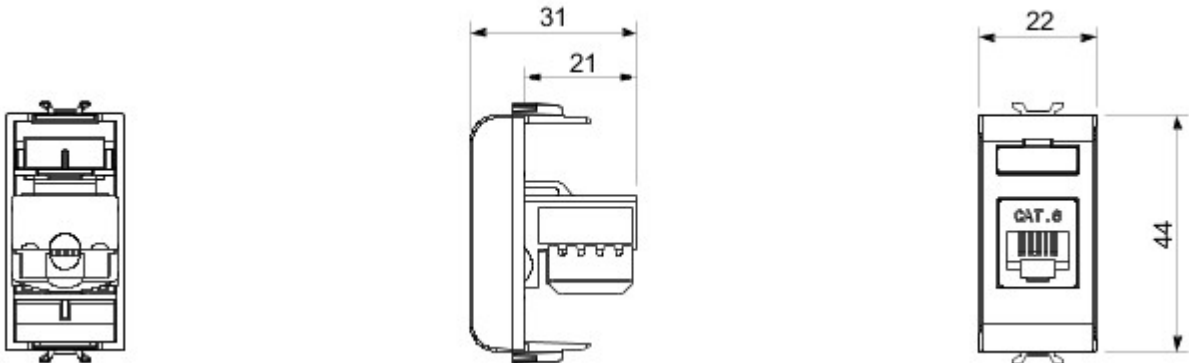

DIMENSIONAL

STANDARDS/APPROVALS

GEWISS S.p.A. Via A. Volta, 1
24069 Cenate Sotto - Bergamo - Italy
tel. +39 035 94 61 11 fax +39 035 94 69 09

www.gewiss.com
sat@gewiss.com
Last update 28/04/2024

Data, measures, designs and pictures are shown only as informative purposes, and could be changed without previous notice