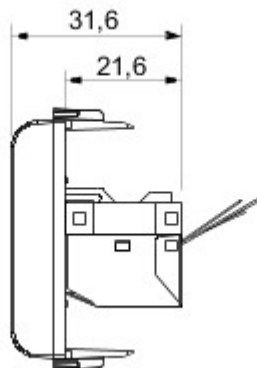

## GW13422

CHORUSMART - domestic range

Wide range of control devices, sockets for power supply (conforming to national and international standards) signal pick-up, climate control, comfort management, technical alarm signalling and emergency lighting management. The ChoruSmart modular devices are available in five colours, glossy white, satin white, natural beige, satin black and lacquered titanium and in various sizes from 1/2, 1, 2 and 3 modules. Thanks to the mounting supports for rectangular, square and round boxes, endless combinations can be created with the ChoruSmart range of plates.

### DIMENSIONAL