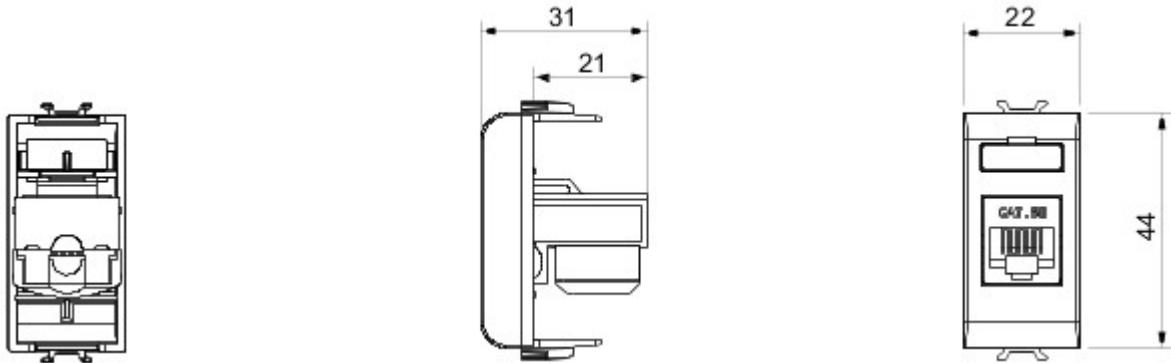

DIMENSIONAL

STANDARDS/APPROVALS

GEWISS S.p.A. Via A. Volta, 1
24069 Cenate Sotto - Bergamo - Italy
tel. +39 035 94 61 11 fax +39 035 94 69 09

www.gewiss.com
sat@gewiss.com
Last update 06/05/2024

Data, measures, designs and pictures are shown only as informative purposes, and could be changed without previous notice