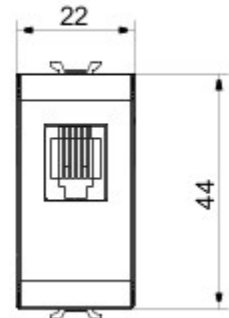

Wide range of control devices, sockets for power supply (conforming to national and international standards) signal pick-up, climate control, comfort management, technical alarm signalling and emergency lighting management. The ChoruSmart modular devices are available in five colours, glossy white, satin white, natural beige, satin black and lacquered titanium and in various sizes from 1/2, 1, 2 and 3 modules. Thanks to the mounting supports for rectangular, square and round boxes, endless combinations can be created with the ChoruSmart range of plates.

kategoria	Gniazdo elektryczne telefoniczne	Opis	RJ11
Kolor	Naturalny satynowy be?	przy??cza	Zaciski ?rubowe
Liczba modu?ów Modu?y	1	Electrocod	3720
Materia?	Technopolimerowy		

DIMENSIONAL

STANDARDS/APPROVALS