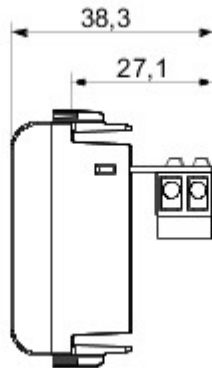

Wide range of control devices, sockets for power supply (conforming to national and international standards) signal pick-up, climate control, comfort management, technical alarm signalling and emergency lighting management. The ChoruSmart modular devices are available in five colours, glossy white, satin white, natural beige, satin black and lacquered titanium and in various sizes from 1/2, 1, 2 and 3 modules. Thanks to the mounting supports for rectangular, square and round boxes, endless combinations can be created with the ChoruSmart range of plates.

kategoria	Gniazdo elektryczne telefoniczne	Opis	RJ11
Kolor	Naturalny satynowy be?	przy??cza	Zaciski ?rubowe
Liczba modu?ów Modu?y	1	Electrocod	3720
Materia?	Technopolimerowy		

DIMENSIONAL

STANDARDS/APPROVALS