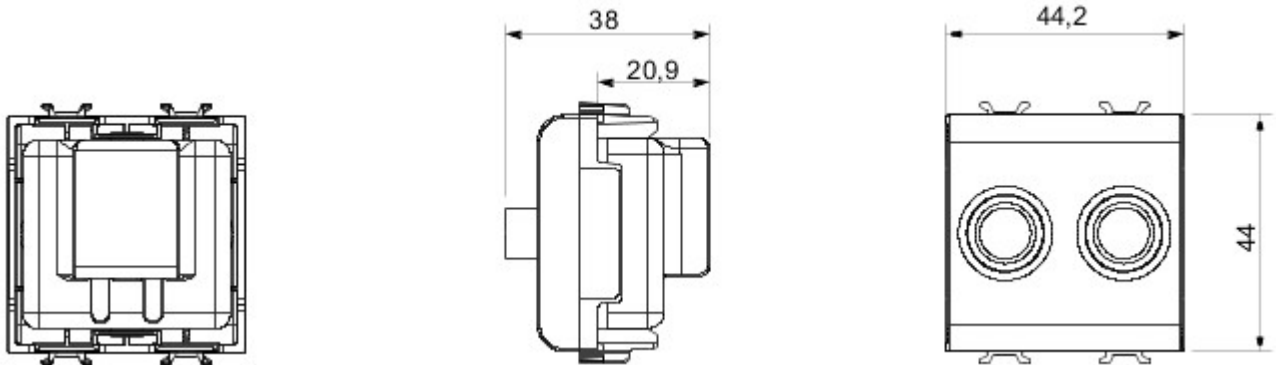

DIMENSIONAL

STANDARDS/APPROVALS

GEWISS S.p.A. Via A. Volta, 1
24069 Cenate Sotto - Bergamo - Italy
tel. +39 035 94 61 11 fax +39 035 94 69 09

www.gewiss.com
sat@gewiss.com
Last update 30/04/2024

Data, measures, designs and pictures are shown only as informative purposes, and could be changed without previous notice