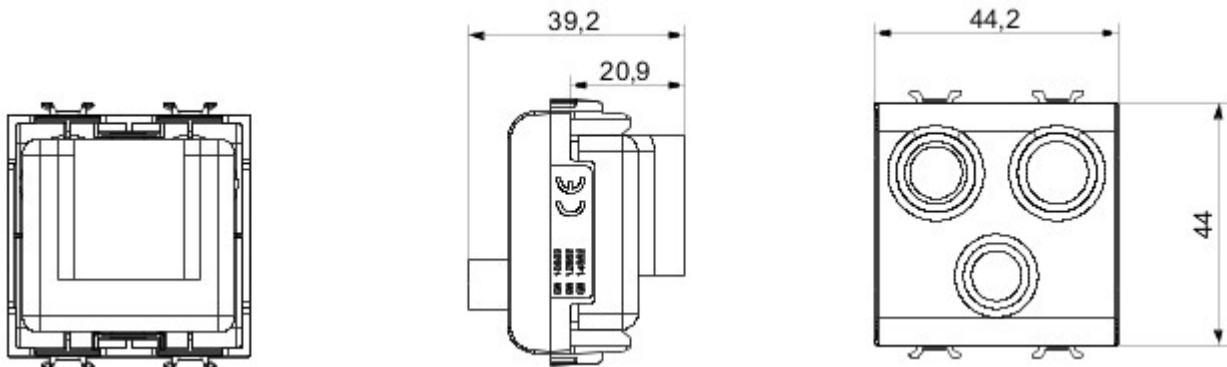

DIMENSIONAL

STANDARDS/APPROVALS

GEWISS S.p.A. Via A. Volta, 1
24069 Cenate Sotto - Bergamo - Italy
tel. +39 035 94 61 11 fax +39 035 94 69 09

www.gewiss.com
sat@gewiss.com
Last update 29/04/2024

Data, measures, designs and pictures are shown only as informative purposes, and could be changed without previous notice