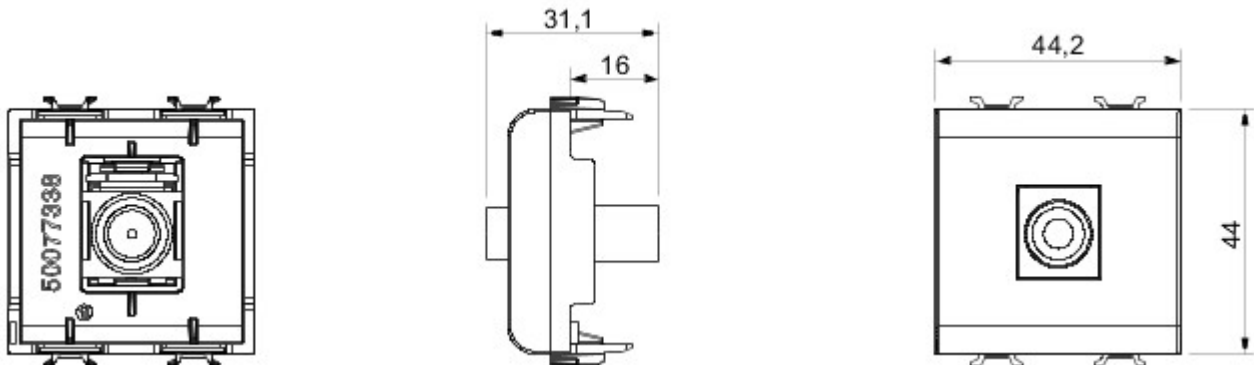

Wide range of control devices, sockets for power supply (conforming to national and international standards) signal pick-up, climate control, comfort management, technical alarm signalling and emergency lighting management. The ChoruSmart modular devices are available in five colours, glossy white, satin white, natural beige, satin black and lacquered titanium and in various sizes from 1/2, 1, 2 and 3 modules. Thanks to the mounting supports for rectangular, square and round boxes, endless combinations can be created with the ChoruSmart range of plates.

kategoria	Gniazdo elektryczne TV/SAT	Opis	Bezpo?redni
Kolor	Naturalny satynowy be?	T?umienno??	0 dB
Impulsy	5-2400 MHz	Ekranowanie	Klasa A
Do przy??cza lampy	F-?e?skie	Norma	IEC 61169-24
Liczba modu?ów Modu?y	2	Mocowanie kabli	Obs?ugiwany ci?nieniowo
Obudowa	Korpus z tworzywa sztucznego	Electrocod	0131
Materia?	Technopolimerowy		

### DIMENSIONAL