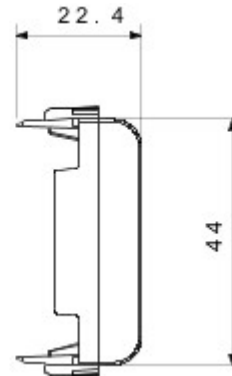

DIMENSIONAL