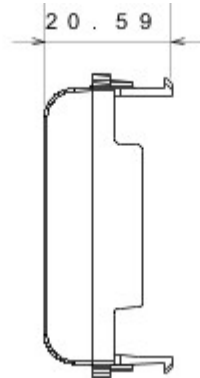

DIMENSIONAL