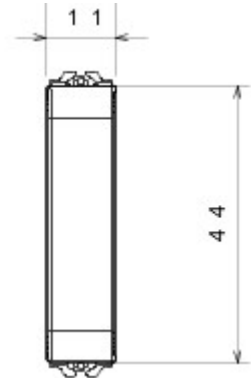

DIMENSIONAL

TECHNICAL SYMBOLOGY

STANDARDS/APPROVALS