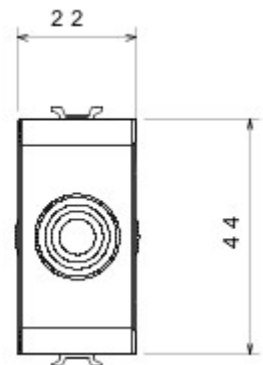

Wide range of control devices, sockets for power supply (conforming to national and international standards) signal pick-up, climate control, comfort management, technical alarm signalling and emergency lighting management. The ChoruSmart modular devices are available in five colours, glossy white, satin white, natural beige, satin black and lacquered titanium and in various sizes from 1/2, 1, 2 and 3 modules. Thanks to the mounting supports for rectangular, square and round boxes, endless combinations can be created with the ChoruSmart range of plates.

kategoria	Modu? za?lepiaj?cy z wyj?ciem kablowym	Kolor	Naturalny satynowy be?
Opis	1 zespó?	Norma	(EN 60669-1)
Twardo?? kulkowa	125 °C	Próba roz?arzonym drutem	850 °C
ilo?? modu?ów	1	Materia?	Technopolimerowy
Electrocod	0100		

### DIMENSIONAL