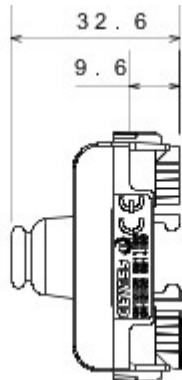

Wide range of control devices, sockets for power supply (conforming to national and international standards) signal pick-up, climate control, comfort management, technical alarm signalling and emergency lighting management. The ChoruSmart modular devices are available in five colours, glossy white, satin white, natural beige, satin black and lacquered titanium and in various sizes from 1/2, 1, 2 and 3 modules. Thanks to the mounting supports for rectangular, square and round boxes, endless combinations can be created with the ChoruSmart range of plates.

kategoria	Modu? za?lepiaj?cy z wyj?ciem kablowym	Kolor	Naturalny satynowy be?
Opis	1 zespó?	Norma	(EN 60669-1)
Twardo?? kulkowa	125 °C	Próba roz?arzonym drutem	850 °C
ilo?? modu?ów	1	Materia?	Technopolimerowy
Electrocod	0100		

### DIMENSIONAL