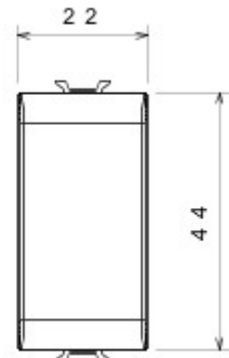

DIMENSIONAL