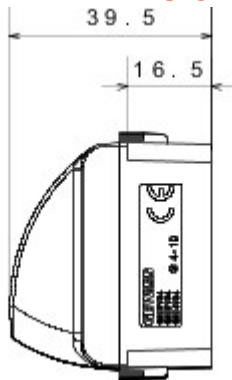

DIMENSIONAL