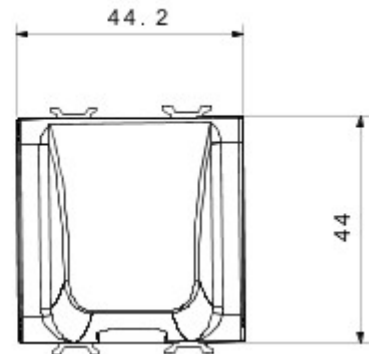

DIMENSIONAL

TECHNICAL SYMBOLOGY

STANDARDS/APPROVALS