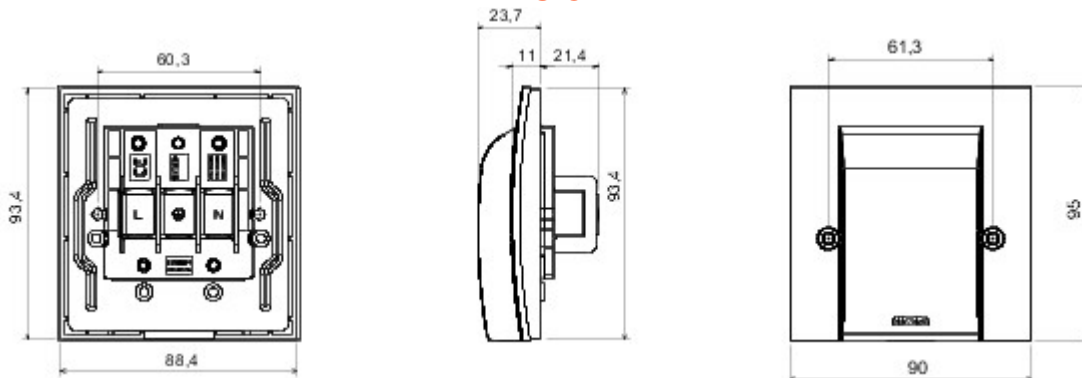

DIMENSIONAL

TECHNICAL SYMBOLOGY

STANDARDS/APPROVALS

GEWISS S.p.A. Via A. Volta, 1
24069 Cenate Sotto - Bergamo - Italy
tel. +39 035 94 61 11 fax +39 035 94 69 09

www.gewiss.com
sat@gewiss.com
Last update 02/05/2024

Data, measures, designs and pictures are shown only as informative purposes, and could be changed without previous notice