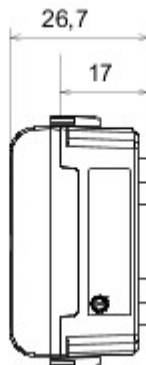

Wide range of control devices, sockets for power supply (conforming to national and international standards) signal pick-up, climate control, comfort management, technical alarm signalling and emergency lighting management. The ChoruSmart modular devices are available in five colours, glossy white, satin white, natural beige, satin black and lacquered titanium and in various sizes from 1/2, 1, 2 and 3 modules. Thanks to the mounting supports for rectangular, square and round boxes, endless combinations can be created with the ChoruSmart range of plates.

kategoria	Lampka kontrolna	Symbol	DND+MUR
Kolor	Satynowa biel	Dyfuzor Kolor	Opal
Norma	EN 62094-1	Twardo?? kulkowa	125 °C
Próba roz?arzonym drutem	850 °C	ilo?? modu?ów	1
Electrocod	0781		

DIMENSIONAL

TECHNICAL SYMBOLOGY