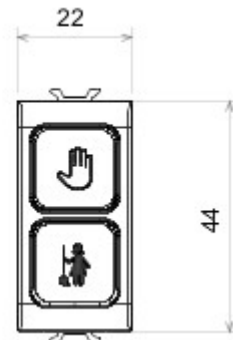

Wide range of control devices, sockets for power supply (conforming to national and international standards) signal pick-up, climate control, comfort management, technical alarm signalling and emergency lighting management. The ChoruSmart modular devices are available in five colours, glossy white, satin white, natural beige, satin black and lacquered titanium and in various sizes from 1/2, 1, 2 and 3 modules. Thanks to the mounting supports for rectangular, square and round boxes, endless combinations can be created with the ChoruSmart range of plates.

kategoria	Lampka kontrolna	Symbol	DND+MUR
Kolor	Satynowa biel	Dyfuzor Kolor	Opal
Norma	EN 62094-1	Twardo?? kulkowa	125 °C
Próba roz?arzonym drutem	850 °C	ilo?? modu?ów	1
Electrocod	0781		

DIMENSIONAL

TECHNICAL SYMBOLOGY