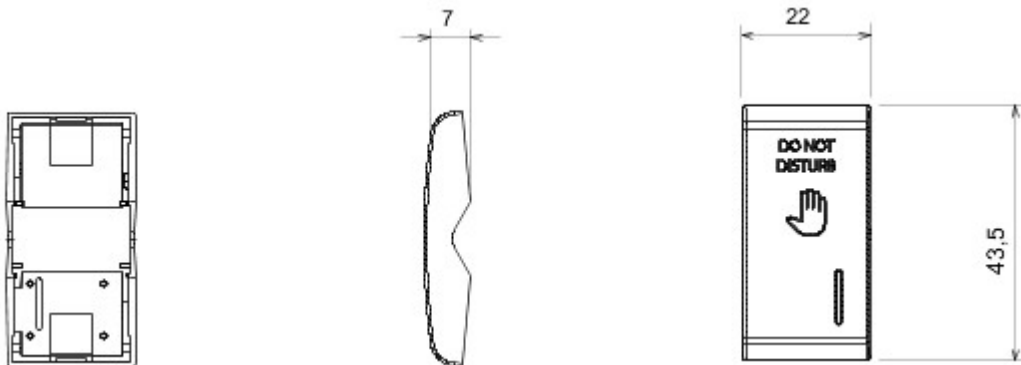

Wide range of control devices, sockets for power supply (conforming to national and international standards) signal pick-up, climate control, comfort management, technical alarm signalling and emergency lighting management. The ChoruSmart modular devices are available in five colours, glossy white, satin white, natural beige, satin black and lacquered titanium and in various sizes from 1/2, 1, 2 and 3 modules. Thanks to the mounting supports for rectangular, square and round boxes, endless combinations can be created with the ChoruSmart range of plates.

kategoria	Wymienny przycisk	Przycisk	Z kloszem
Symbol	DND	Kolor	Satynowa biel
Norma	(EN 60669-1)	Twardość kulkowa	125 °C
Próba rozwarzonym drutem	850 °C	ilość modułów	1
Electrocod	140		

### DIMENSIONAL