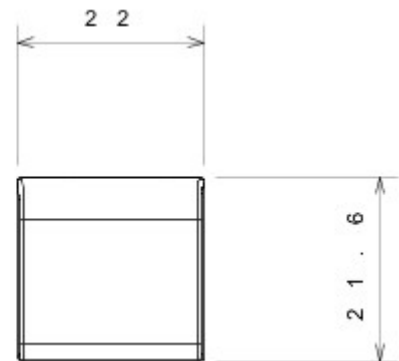

Wide range of control devices, sockets for power supply (conforming to national and international standards) signal pick-up, climate control, comfort management, technical alarm signalling and emergency lighting management. The ChoruSmart modular devices are available in five colours, glossy white, satin white, natural beige, satin black and lacquered titanium and in various sizes from 1/2, 1, 2 and 3 modules. Thanks to the mounting supports for rectangular, square and round boxes, endless combinations can be created with the ChoruSmart range of plates.

kategoria	Wymienny przycisk	Typ	Wymienny
Kolor	Satynowa biel	Opis	Klawisze 22x22 mm
Norma	(EN 60669-1)	Twardość kulkowa	125 °C
Próba rozżarzoną drutem	850 °C	Symbol	Strzałka pionowa
Materiał	Technopolimerowy	Electrocod	0130

### DIMENSIONAL