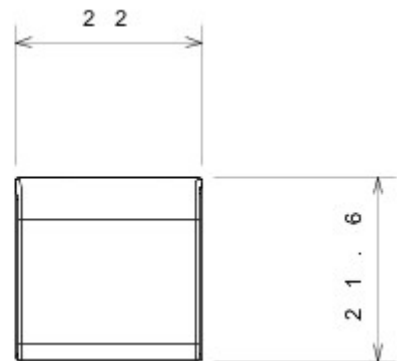

Wide range of control devices, sockets for power supply (conforming to national and international standards) signal pick-up, climate control, comfort management, technical alarm signalling and emergency lighting management. The ChoruSmart modular devices are available in five colours, glossy white, satin white, natural beige, satin black and lacquered titanium and in various sizes from 1/2, 1, 2 and 3 modules. Thanks to the mounting supports for rectangular, square and round boxes, endless combinations can be created with the ChoruSmart range of plates.

kategoria	Wymienny przycisk	Typ	Wymienny
Kolor	Satynowa biel	Opis	Klawisze 22x22 mm
Norma	(EN 60669-1)	Twardość kulkowa	125 °C
Próba rozżarzonym drutem	850 °C	Symbol	Ogólny
Materiał	Technopolimerowy	Electrocod	0130

### DIMENSIONAL