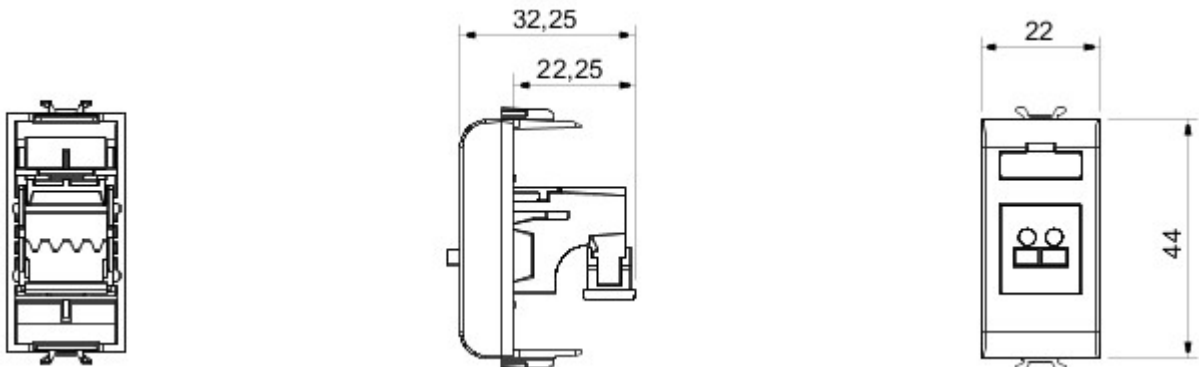

Wide range of control devices, sockets for power supply (conforming to national and international standards) signal pick-up, climate control, comfort management, technical alarm signalling and emergency lighting management. The ChoruSmart modular devices are available in five colours, glossy white, satin white, natural beige, satin black and lacquered titanium and in various sizes from 1/2, 1, 2 and 3 modules. Thanks to the mounting supports for rectangular, square and round boxes, endless combinations can be created with the ChoruSmart range of plates.

kategoria	Złącze	Opis	Gniazdo głośnikowe
Kolor	Satynowa biel	Liczba modułów	1
Electrocod	3720	Materiał	Technopolimerowy

DIMENSIONAL

STANDARDS/APPROVALS

GEWISS S.p.A. Via A. Volta, 1
24069 Cenate Sotto - Bergamo - Italy
tel. +39 035 94 61 11 fax +39 035 94 69 09