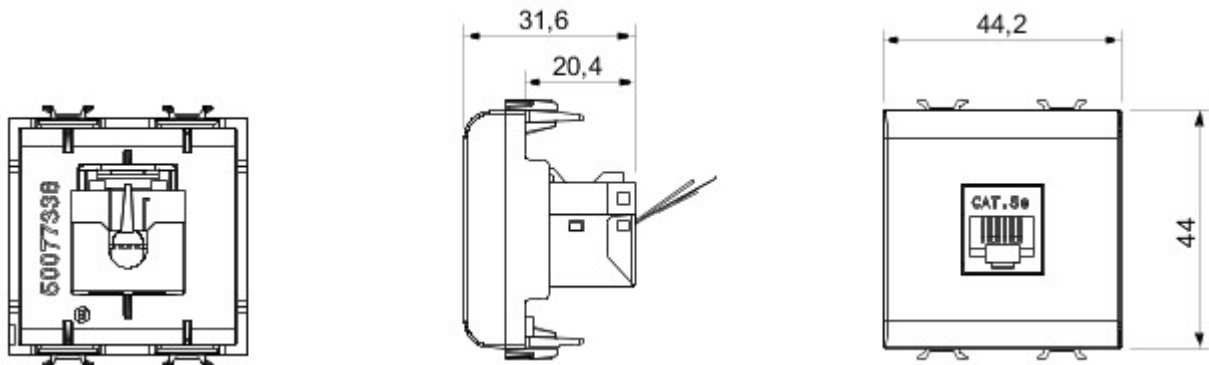

Wide range of control devices, sockets for power supply (conforming to national and international standards) signal pick-up, climate control, comfort management, technical alarm signalling and emergency lighting management. The ChoruSmart modular devices are available in five colours, glossy white, satin white, natural beige, satin black and lacquered titanium and in various sizes from 1/2, 1, 2 and 3 modules. Thanks to the mounting supports for rectangular, square and round boxes, endless combinations can be created with the ChoruSmart range of plates.

kategoria	Gniazdo danych	Opis	RJ45
Kolor	Satynowa biel	Zastosowanie	5e
Kable	FTP	przy??cza	Beznarz?dziowy
Liczba pary	4	Norma	EN 60603-7-3
Liczba modu?ów Modu?y	2	Electrocod	3722
Materia?	Technopolimerowy		

### DIMENSIONAL