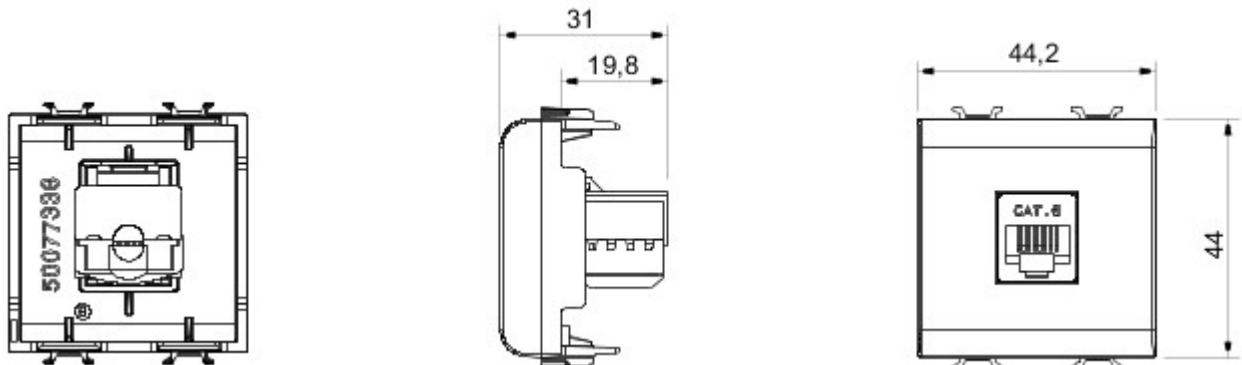

Wide range of control devices, sockets for power supply (conforming to national and international standards) signal pick-up, climate control, comfort management, technical alarm signalling and emergency lighting management. The ChoruSmart modular devices are available in five colours, glossy white, satin white, natural beige, satin black and lacquered titanium and in various sizes from 1/2, 1, 2 and 3 modules. Thanks to the mounting supports for rectangular, square and round boxes, endless combinations can be created with the ChoruSmart range of plates.

kategoria	Gniazdo danych	Opis	RJ45
Kolor	Satynowa biel	Zastosowanie	kategoria 6
Kable	UTP	przy??cza	Beznarz?dziowy
Liczba pary	4	Norma	EN 60603-7-4
Liczba modu?ów Modu?y	2	Electrocod	3722
Materia?	Technopolimerowy		

### DIMENSIONAL