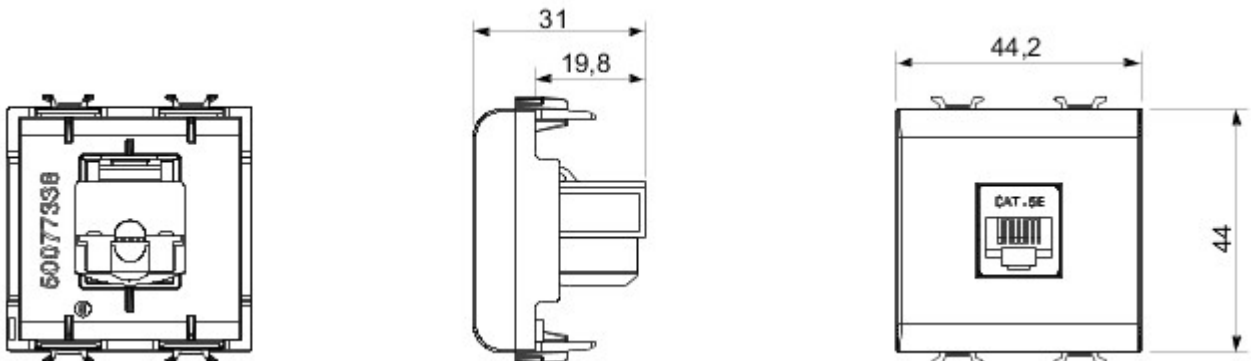

Wide range of control devices, sockets for power supply (conforming to national and international standards) signal pick-up, climate control, comfort management, technical alarm signalling and emergency lighting management. The ChoruSmart modular devices are available in five colours, glossy white, satin white, natural beige, satin black and lacquered titanium and in various sizes from 1/2, 1, 2 and 3 modules. Thanks to the mounting supports for rectangular, square and round boxes, endless combinations can be created with the ChoruSmart range of plates.

kategoria	Gniazdo danych	Opis	RJ45
Kolor	Satynowa biel	Zastosowanie	kategoria 5e
Kable	UTP	przyłącza	Beznarzędziowy
Liczba pary	4	Norma	EN 60603-7-2
Liczba modułów Moduły	2	Electrocod	3722
Materiał	Technopolimerowy		

DIMENSIONAL

STANDARDS/APPROVALS

GEWISS S.p.A. Via A. Volta, 1
24069 Cenate Sotto - Bergamo - Italy
tel. +39 035 94 61 11 fax +39 035 94 69 09

www.gewiss.com
sat@gewiss.com
Last update 19/04/2024

Data, measures, designs and pictures are shown only as informative purposes, and could be changed without previous notice