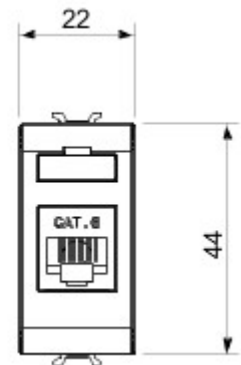

Wide range of control devices, sockets for power supply (conforming to national and international standards) signal pick-up, climate control, comfort management, technical alarm signalling and emergency lighting management. The ChoruSmart modular devices are available in five colours, glossy white, satin white, natural beige, satin black and lacquered titanium and in various sizes from 1/2, 1, 2 and 3 modules. Thanks to the mounting supports for rectangular, square and round boxes, endless combinations can be created with the ChoruSmart range of plates.

kategoria	Gniazdo danych	Opis	RJ45
Kolor	Satynowa biel	Zastosowanie	kategoria
Kable	FTP	przyłącza	6
Liczba pary	4	Norma	EN 60603-7-5
Liczba modułów	1	Moduły	3722
Material	Technopolimerowy		

### DIMENSIONAL