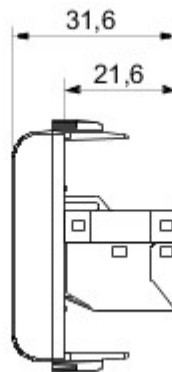

Wide range of control devices, sockets for power supply (conforming to national and international standards) signal pick-up, climate control, comfort management, technical alarm signalling and emergency lighting management. The ChoruSmart modular devices are available in five colours, glossy white, satin white, natural beige, satin black and lacquered titanium and in various sizes from 1/2, 1, 2 and 3 modules. Thanks to the mounting supports for rectangular, square and round boxes, endless combinations can be created with the ChoruSmart range of plates.

kategoria	Gniazdo danych	Opis	RJ45
Kolor	Satynowa biel	Zastosowanie	kategoria
Kable	FTP	przyłącza	6
Liczba pary	4	Norma	EN 60603-7-5
Liczba modułów	1	Moduły	3722
Material	Technopolimerowy		

### DIMENSIONAL