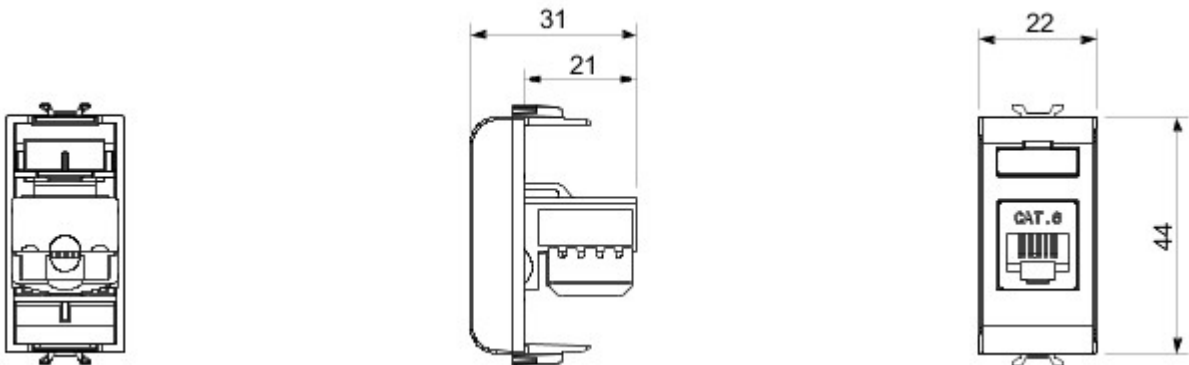

DIMENSIONAL

STANDARDS/APPROVALS

GEWISS S.p.A. Via A. Volta, 1
24069 Cenate Sotto - Bergamo - Italy
tel. +39 035 94 61 11 fax +39 035 94 69 09

www.gewiss.com
sat@gewiss.com
Last update 19/04/2024

Data, measures, designs and pictures are shown only as informative purposes, and could be changed without previous notice