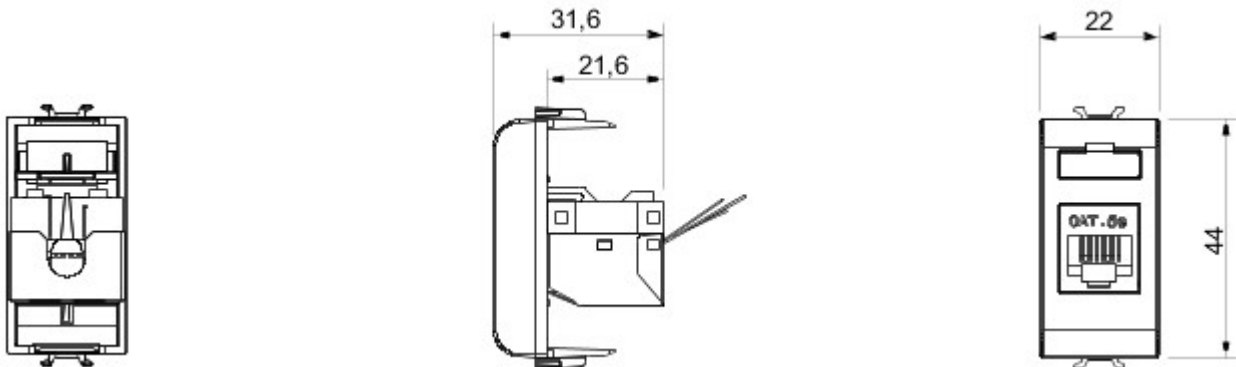

DIMENSIONAL

STANDARDS/APPROVALS

GEWISS S.p.A. Via A. Volta, 1
24069 Cenate Sotto - Bergamo - Italy
tel. +39 035 94 61 11 fax +39 035 94 69 09

www.gewiss.com
sat@gewiss.com
Last update 23/04/2024

Data, measures, designs and pictures are shown only as informative purposes, and could be changed without previous notice