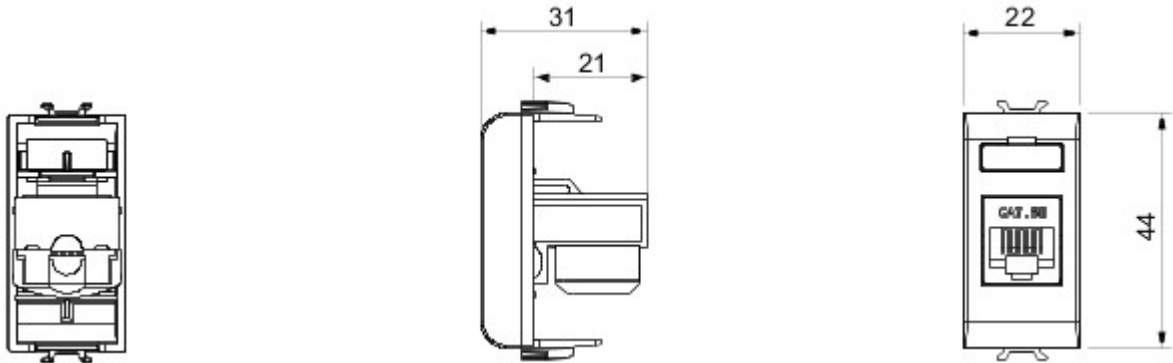

DIMENSIONAL

STANDARDS/APPROVALS

GEWISS S.p.A. Via A. Volta, 1
24069 Cenate Sotto - Bergamo - Italy
tel. +39 035 94 61 11 fax +39 035 94 69 09

www.gewiss.com
sat@gewiss.com
Last update 24/04/2024

Data, measures, designs and pictures are shown only as informative purposes, and could be changed without previous notice