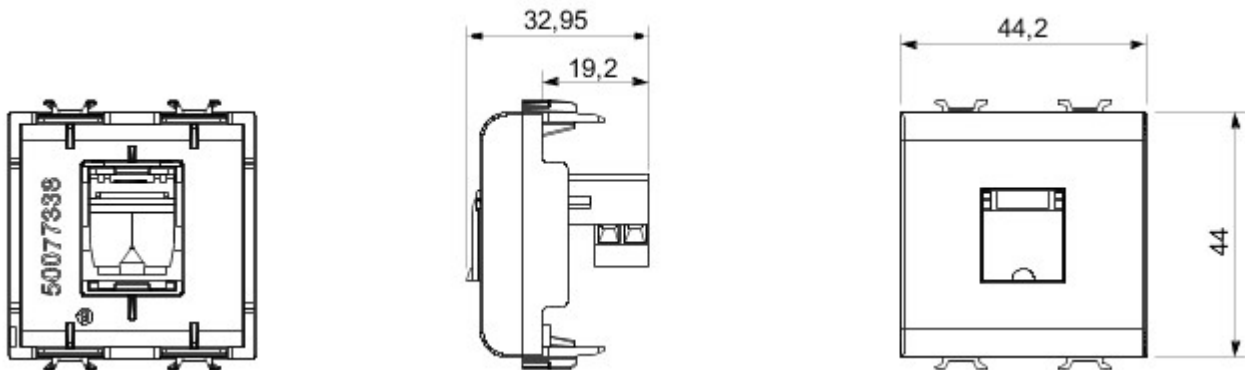

Wide range of control devices, sockets for power supply (conforming to national and international standards) signal pick-up, climate control, comfort management, technical alarm signalling and emergency lighting management. The ChoruSmart modular devices are available in five colours, glossy white, satin white, natural beige, satin black and lacquered titanium and in various sizes from 1/2, 1, 2 and 3 modules. Thanks to the mounting supports for rectangular, square and round boxes, endless combinations can be created with the ChoruSmart range of plates.

kategoria	Gniazdo elektryczne telefoniczne	Opis	RJ11
Kolor	Satynowa biel	przy??cza	Zaciski ?rubowe
Liczba modu?ów Modu?y	2	Electrocod	3721
Materia?	Technopolimerowy		

DIMENSIONAL

STANDARDS/APPROVALS

GEWISS S.p.A. Via A. Volta, 1
24069 Cenate Sotto - Bergamo - Italy
tel. +39 035 94 61 11 fax +39 035 94 69 09