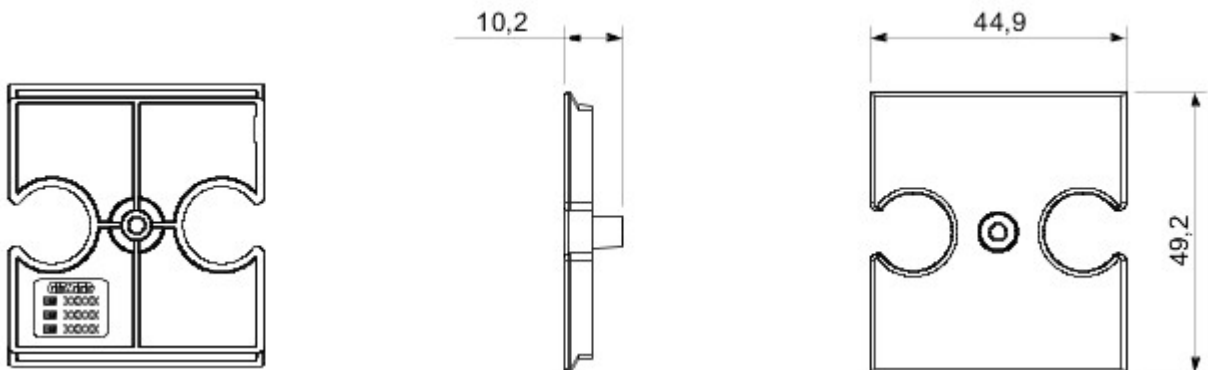

Wide range of control devices, sockets for power supply (conforming to national and international standards) signal pick-up, climate control, comfort management, technical alarm signalling and emergency lighting management. The ChoruSmart modular devices are available in five colours, glossy white, satin white, natural beige, satin black and lacquered titanium and in various sizes from 1/2, 1, 2 and 3 modules. Thanks to the mounting supports for rectangular, square and round boxes, endless combinations can be created with the ChoruSmart range of plates.

Opis	Do puszki TV/R-SAT	Kolor	Satynowa biel
Charakterystyka	Os?ona gniazd antenowych	Liczba otworów	2
Electrocod	0122	Materia?	Technopolimerowy

DIMENSIONAL

STANDARDS/APPROVALS

GEWISS S.p.A. Via A. Volta, 1
24069 Cenate Sotto - Bergamo - Italy
tel. +39 035 94 61 11 fax +39 035 94 69 09