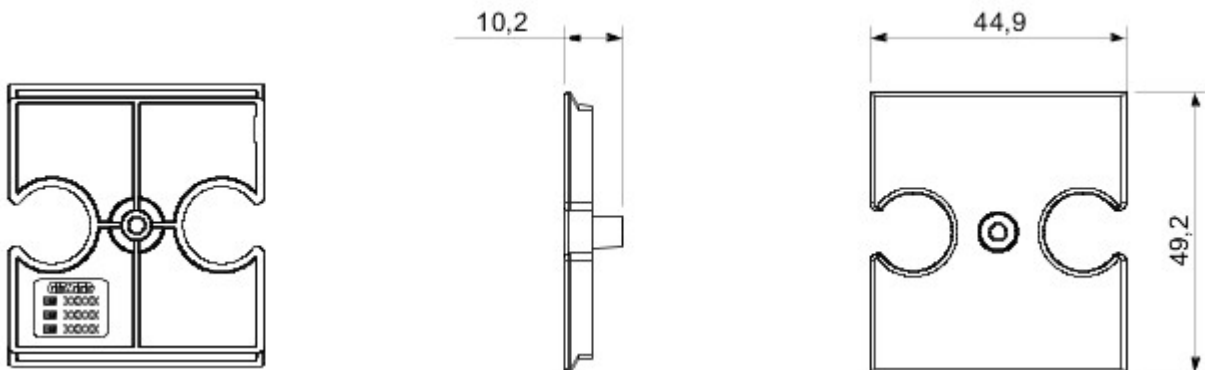

Wide range of control devices, sockets for power supply (conforming to national and international standards) signal pick-up, climate control, comfort management, technical alarm signalling and emergency lighting management. The ChoruSmart modular devices are available in five colours, glossy white, satin white, natural beige, satin black and lacquered titanium and in various sizes from 1/2, 1, 2 and 3 modules. Thanks to the mounting supports for rectangular, square and round boxes, endless combinations can be created with the ChoruSmart range of plates.

Opis	Do puszki TV-R	Kolor	Satynowa biel
Charakterystyka	Os?ona gniazd antenowych	Liczba otworów	2
Electrocod	0122	Materia?	Technopolimerowy

### DIMENSIONAL