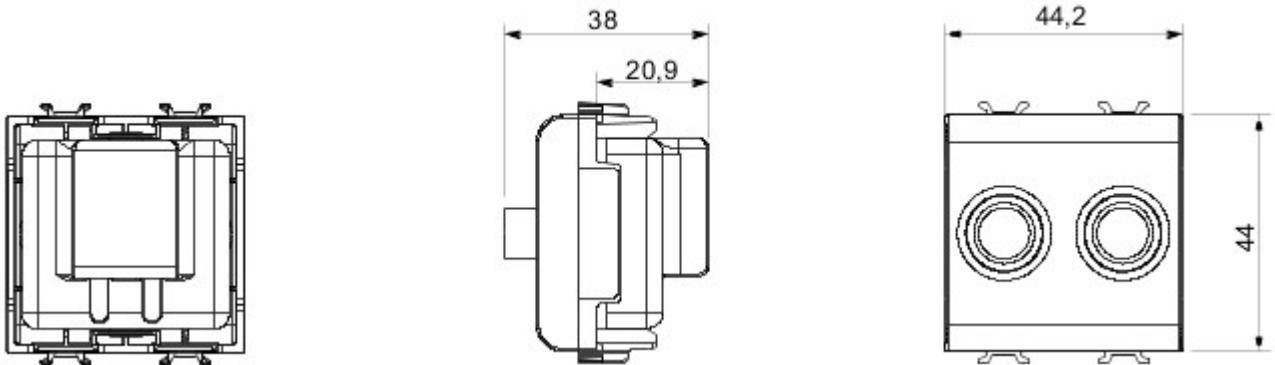

DIMENSIONAL

STANDARDS/APPROVALS

GEWISS S.p.A. Via A. Volta, 1
24069 Cenate Sotto - Bergamo - Italy
tel. +39 035 94 61 11 fax +39 035 94 69 09

www.gewiss.com
sat@gewiss.com
Last update 26/04/2024

Data, measures, designs and pictures are shown only as informative purposes, and could be changed without previous notice