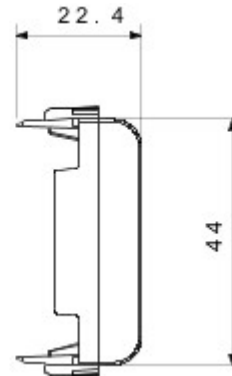

Wide range of control devices, sockets for power supply (conforming to national and international standards) signal pick-up, climate control, comfort management, technical alarm signalling and emergency lighting management. The ChoruSmart modular devices are available in five colours, glossy white, satin white, natural beige, satin black and lacquered titanium and in various sizes from 1/2, 1, 2 and 3 modules. Thanks to the mounting supports for rectangular, square and round boxes, endless combinations can be created with the ChoruSmart range of plates.

kategoria	Modu? za?lepiaj?cy	Kolor	Satynowa biel
Opis	2 miejsca	Norma	(EN 60669-1)
Twardo?? kulkowa	125 °C	Próba roz?arzonym drutem	850 °C
ilo?? modu?ów	2	Materia?	Technopolimerowy
Electrocod	0100		

DIMENSIONAL