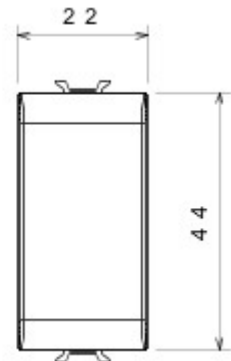

Wide range of control devices, sockets for power supply (conforming to national and international standards) signal pick-up, climate control, comfort management, technical alarm signalling and emergency lighting management. The ChoruSmart modular devices are available in five colours, glossy white, satin white, natural beige, satin black and lacquered titanium and in various sizes from 1/2, 1, 2 and 3 modules. Thanks to the mounting supports for rectangular, square and round boxes, endless combinations can be created with the ChoruSmart range of plates.

kategoria	Modu? za?lepiaj?cy	Kolor	Satynowa biel
Opis	1 zespó?	Norma	(EN 60669-1)
Twardo?? kulkowa	125 °C	Próba roz?arzonym drutem	850 °C
ilo?? modu?ów	1	Materia?	Technopolimerowy
Electrocod	0100		

DIMENSIONAL