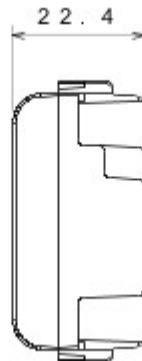

Wide range of control devices, sockets for power supply (conforming to national and international standards) signal pick-up, climate control, comfort management, technical alarm signalling and emergency lighting management. The ChoruSmart modular devices are available in five colours, glossy white, satin white, natural beige, satin black and lacquered titanium and in various sizes from 1/2, 1, 2 and 3 modules. Thanks to the mounting supports for rectangular, square and round boxes, endless combinations can be created with the ChoruSmart range of plates.

kategoria	Modu? za?lepiaj?cy	Kolor	Satynowa biel
Opis	1 zespó?	Norma	(EN 60669-1)
Twardo?? kulkowa	125 °C	Próba roz?arzonym drutem	850 °C
ilo?? modu?ów	1	Materia?	Technopolimerowy
Electrocod	0100		

DIMENSIONAL