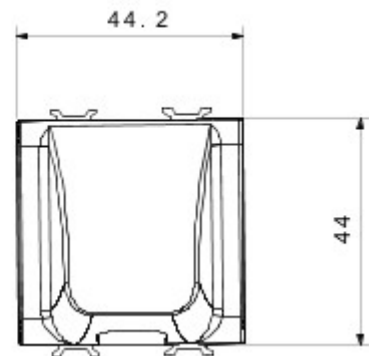

DIMENSIONAL

TECHNICAL SYMBOLOGY

STANDARDS/APPROVALS