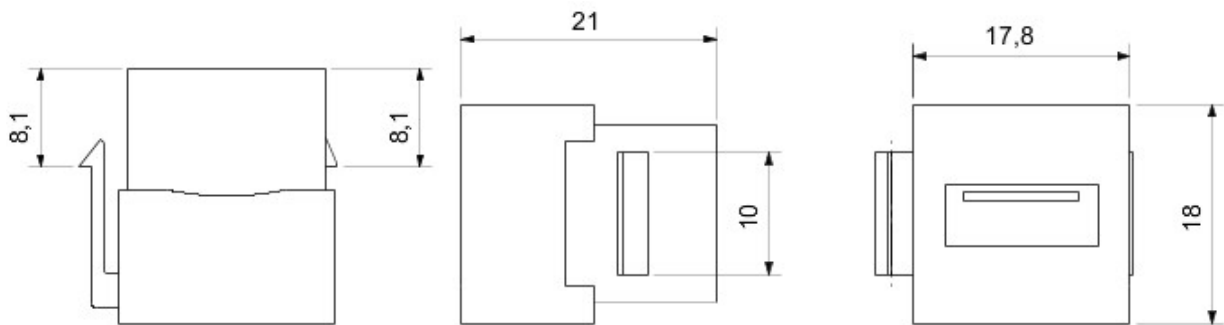

A complete system for the connection and distribution of LAN networks in the residential and tertiary sector. The range includes solutions for optical fibre, wall cabinets, floor-standing cabinets and products for copper wiring.

For the wiring of copper networks, Data Center has RJ45 connectors and HDMI or USB couplers suitable for the Gewiss domestic ranges, along with UTP and FTP patch-cords; the result is installation flexibility and simple wiring.

Category	Data socket	Description	USB coupler
Type	Female/Female - A type	Compatibility	Keystone Jack
Electrocod	3722		

DIMENSIONAL

GEWISS S.p.A. Via A. Volta, 1
24069 Cenate Sotto - Bergamo - Italy
tel. +39 035 94 61 11 fax +39 035 94 69 09

www.gewiss.com
sat@gewiss.com
Last update 12/12/2019

Data, measures, designs and pictures are shown only as informativ purposes, and could be changed without previous notice