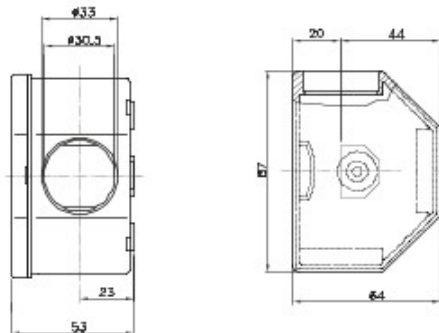

Routing components for rigid protective conduits with IP40 and IP67 protection degree.

Colour	Grey RAL 7035	Outer dim. LxHxD (mm)	87x64x53
IP degree	IP54	Characteristics	Halogen free
Description	TX3-3 inputs	Electrocod	21221

DIMENSIONAL

TECHNICAL SYMBOLOGY

IP

HF
HALOGEN FREE

IP54

STANDARDS/APPROVALS

GEWISS S.p.A. Via A. Volta, 1
24069 Cenate Sotto - Bergamo - Italy
tel. +39 035 94 61 11 fax +39 035 94 69 09

www.gewiss.com
sat@gewiss.com
Last update 17/10/2019

Data, measures, designs and pictures are shown only as informativ purposes, and could be changed without previous notice