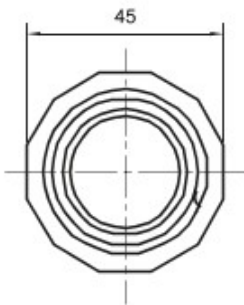

Routing components for rigid protective conduits with IP40 and IP67 protection degree.

Colour	Grey RAL 7035	IP degree	IP65
Conduits Ø (mm)	32	Sheath Ø (mm)	28
Type of material	Halogen-free in compliance with EN 60754-2	Electrocod	21221

### DIMENSIONAL