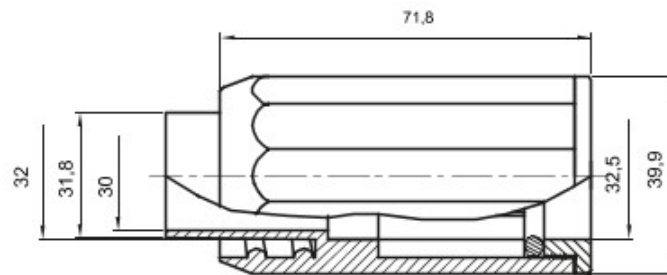

Routing components for rigid protective conduits with IP40 and IP67 protection degree.

Colour	Grey RAL 7035	IP degree	IP65
Conduits Ø (mm)	32	Sheath Ø (mm)	28
Type of material	Halogen-free in compliance with EN 60754-2	Electrocod	21221

### DIMENSIONAL