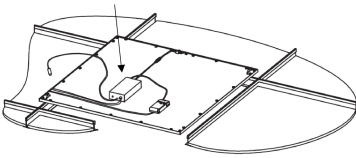

DIMENSIONAL

PHOTOMETRIC DISTRIBUTION

TECHNICAL SYMBOLOGY

IP

IK

IP20

IK03

STANDARDS/APPROVALS