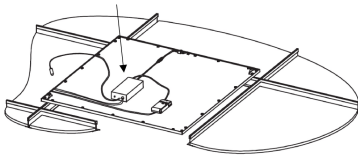

DIMENSIONAL

PHOTOMETRIC DISTRIBUTION

TECHNICAL SYMBOLOGY

IP

IK

IP20

IK03

STANDARDS/APPROVALS