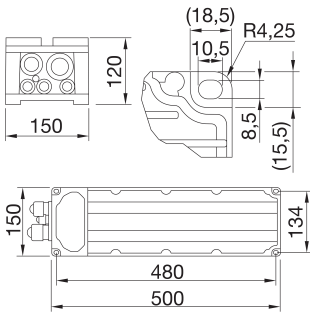

Application	Indoor / Outdoor	Weight (kg)	6.3
Warranty	5 years	Driver failure rate	F10 = 95.000h Tq25°C
Light source replaceability	By professional	Controlgear replaceability	-
Insulation class	I	IP degree	IP66
Mechanical resistance	IK08		

### DIMENSIONAL