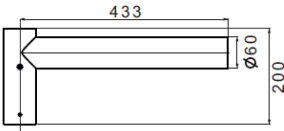

DIMENSIONAL

PHOTOMETRIC DISTRIBUTION