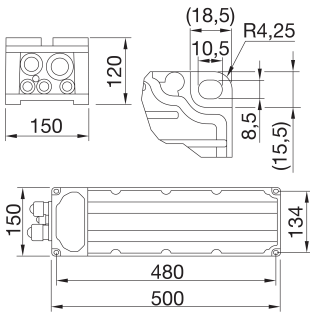

Smart [PRO] 3x2M Remote power unit

Application	Indoor / Outdoor	Weight (kg)	6.3
Warranty	5 years	Driver failure rate	F10 = 95.000h Tq25°C
Light source replaceability	By professional	Controlgear replaceability	-
Insulation class	I	IP degree	IP66
Mechanical resistance	IK08		

### DIMENSIONAL