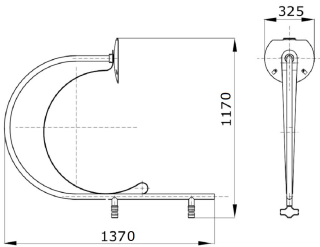

Colour	Graphite grey	Description	Conical pole fixing
Weight (kg)	11	Electrocod	240

### DIMENSIONAL