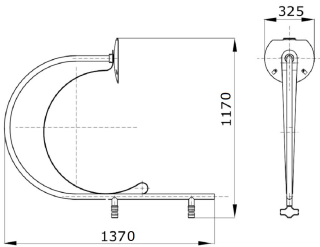

Colour	Graphite grey	Description	Conical pole fixing
Weight (kg)	11	Electrocod	240

DIMENSIONAL

PHOTOMETRIC DISTRIBUTION

TECHNICAL SYMBOLOGY